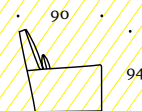

Night

Small chairs

Lazy days and serene relaxing is what the recliner is all about. Kick back and drift away into the Night...

Environmentally sustainable kiln-dried hardwood frame. Steel sprung seat support. Fully integrated, high-resilience CFC-free polyurethane foam cushioning. Featuring wall saver reclining mechanism.

Made to order in swivel or standard versions in a choice of fabric or leather. Feather lumbar cushion and actuator loop in covering matching upholstery. Optional contrast piping available.

NG75s

*Designed and made in Australia,
backed by premium warranties
and environmental credentials.*

Jardan Australia

Melbourne +61 3 9548 8866

Sydney +61 2 9663 4500

Brisbane +61 7 3257 0098

www.jardan.com.au