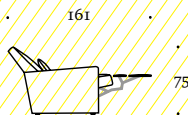

Night Chair
(s) denotes swivel

NG75

NG75s

fully extended

*Designed and made in Australia,
backed by premium warranties
and environmental credentials.*

Jardan Australia

Melbourne +61 3 9548 8866

Sydney +61 2 9663 4500