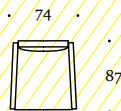

Night Chair
(s) denotes swivel

NG75

NG75s

fully extended

*Designed and made in Australia,
backed by premium warranties
and environmental credentials.*

Jardan Australia

Melbourne +61 3 9548 8866

Sydney +61 2 9663 4500