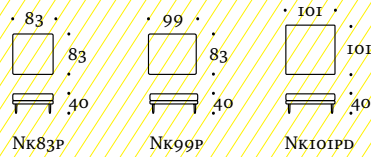

Occasional

Modular examples (standard depth illustrated, deep (D) available)

Modulars are ordered as separate units available in left (L) or right (R) facing orientation; (c) denotes corner unit. See website for full range of individual units.