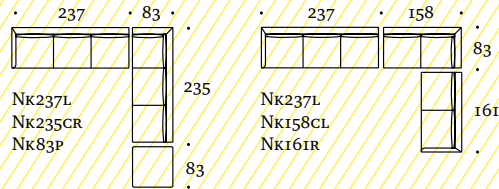

Modulars are ordered as separate units available in left (L) or right (R) facing orientation; (c) denotes corner unit. See website for full range of individual units.

Designed and made in Australia,
backed by premium warranties
and environmental credentials.