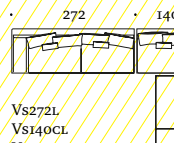

Occasional (available in cushion top or fully upholstered firm top (F) in standard and deep (D) depths)

Modular examples (standard depth illustrated, deep (D) and wide arm (w) available)

Modulars are ordered as separate units available in left (L) or right (R) facing orientation; (c) denotes corner unit. See website for full range of individual units.