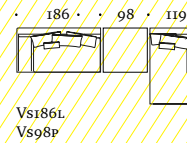

Occasional (available in cushion top or fully upholstered firm top (F) in standard and deep (D) depths)

Modular examples (standard depth illustrated, deep (D) and wide arm (w) available)

Modulars are ordered as separate units available in left (L) or right (R) facing orientation; (c) denotes corner unit. See website for full range of individual units.