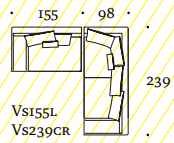

Occasional (available in cushion top or fully upholstered firm top (F) in standard and deep (D) depths)

Modular examples (standard depth illustrated, deep (D) and wide arm (w) available)

Modulars are ordered as separate units available in left (L) or right (R) facing orientation; (c) denotes corner unit. See website for full range of individual units.