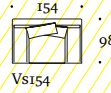

Sofas and chairs