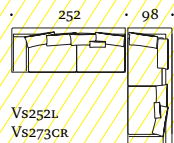

Occasional (available in cushion top or fully upholstered firm top (F) in standard and deep (D) depths)

Modular examples (standard depth illustrated, deep (D) and wide arm (w) available)

Modulars are ordered as separate units available in left (L) or right (R) facing orientation; (c) denotes corner unit. See website for full range of individual units.