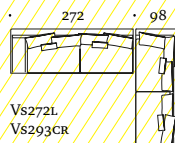

Occasional (available in cushion top or fully upholstered firm top (F) in standard and deep (D) depths)

Modular examples (standard depth illustrated, deep (D) and wide arm (w) available)

Modulars are ordered as separate units available in left (L) or right (R) facing orientation; (c) denotes corner unit. See website for full range of individual units.