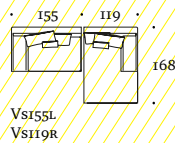

Occasional (available in cushion top or fully upholstered firm top (F) in standard and deep (D) depths)

Modular examples (standard depth illustrated, deep (D) and wide arm (w) available)

Modulars are ordered as separate units available in left (L) or right (R) facing orientation; (c) denotes corner unit. See website for full range of individual units.