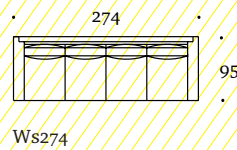

Sofas and chairs