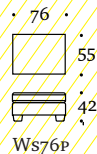

Occasional

*Designed and made in Australia,
backed by premium warranties
and environmental credentials.*

Jardan Australia

Melbourne +61 3 9548 8866

Sydney +61 2 9663 4500

Brisbane +61 7 3257 0098

www.jardan.com.au