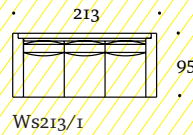

Sofas and chairs