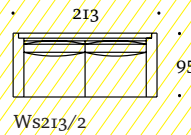

Sofas and chairs