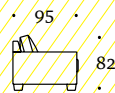

Made to order in a choice of fabric or leather. Hardwood feet available in a range of stain finishes. Loose scatter cushions can be ordered separately.

Clockwise from top:
Ws76P ottoman and Ws93
armchair; Ws228 sofa.
Previous: Ws228 sofa.