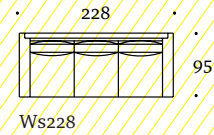

Sofas and chairs