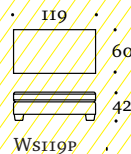

Occasional

*Designed and made in Australia,
backed by premium warranties
and environmental credentials.*

Jardan Australia

Melbourne +61 3 9548 8866

Sydney +61 2 9663 4500

Brisbane +61 7 3257 0098

www.jardan.com.au