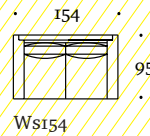

Sofas and chairs