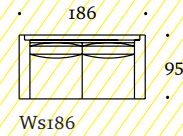

Sofas and chairs