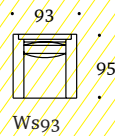

Sofas and chairs